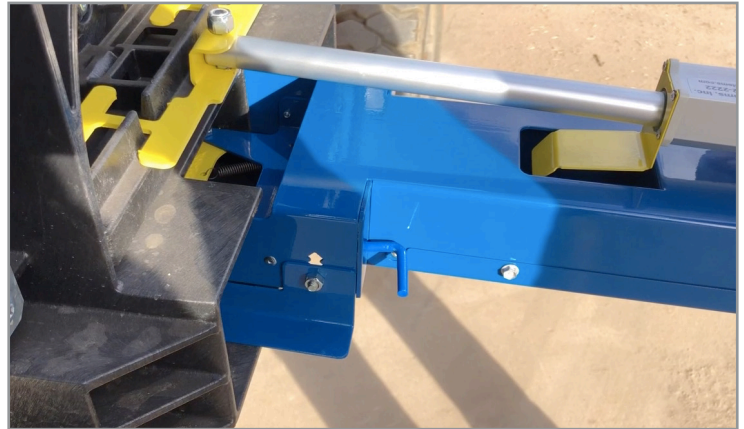

Invest in Your Safety Today

- Push a button instead of climbing wagons
- Increase safety and productivity
- Long-lasting rechargeable batteries
- Excellent range, operate up to 150 feet away
- Lightweight, only 13 lbs.

**Seed Slide Box Gate Opener: \$800.00**

**Bulk Seed Systems, Inc.**  
20561 Justice Ave., Wabasso, MN 56293  
507-342-2222 | [www.bulkseedsystems.com](http://www.bulkseedsystems.com)